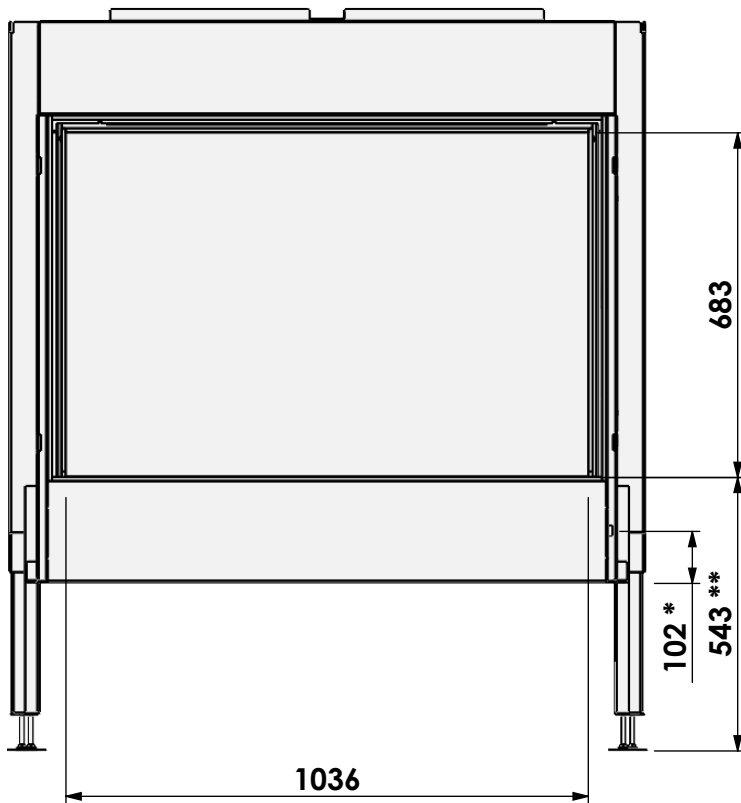

Floating Frame

* = Gas

barbas

Barbas Bellfires B.V.
Hallenstraat 17
5531 AB Bladel
The Netherlands
www.barbasbellfires.com

Name: Gas Fire Front 110-75

Modifications reserved

Scale: 1:15
Unit: mm

Version: 0

Floating Frame +

* = Gas

barbas

Barbas Bellfires B.V.
Hallenstraat 17
5531 AB Bladel
The Netherlands
www.barbasbellfires.com

Name: Gas Fire Front 110-75

Modifications reserved

Scale: 1:15
Unit: mm

Version: 0