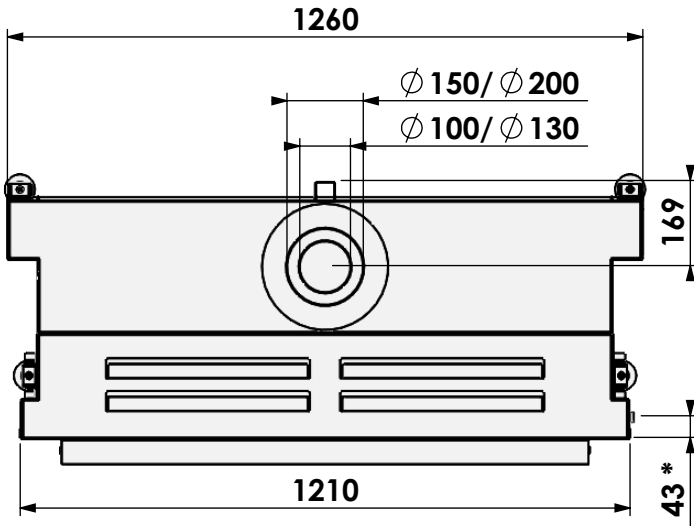

Hidden Door +

* = Gas

barbas

Barbas Bellfires B.V.
Hallenstraat 17
5531 AB Bladel
The Netherlands
www.barbasbellfires.com

Name: Gas Fire Front 110-75

Modifications reserved

Scale: 1:15
Unit: mm

Version: 0