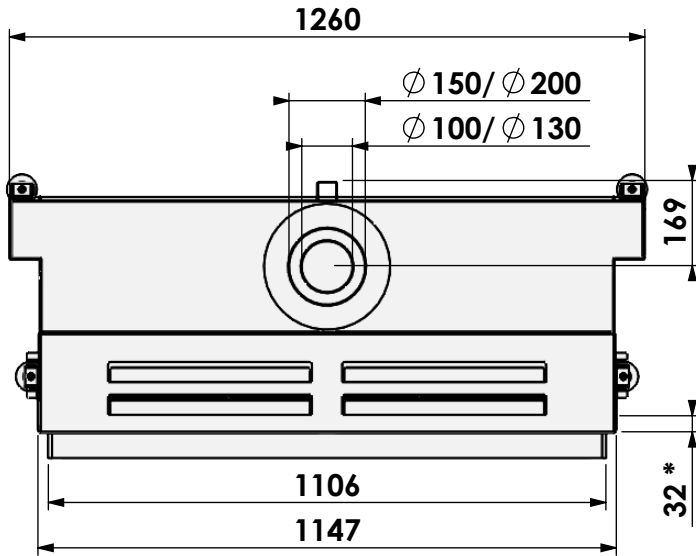

Floating Frame

* = Gas

barbas

Barbas Bellfires B.V.
Hallenstraat 17
5531 AB Bladel
The Netherlands
www.barbasbellfires.com

Name: Gas Fire Front 110-75

Modifications reserved

Scale: 1:15
Unit: mm

Version: 0

Floating Frame +

* = Gas

barbas

Barbas Bellfires B.V.
Hallenstraat 17
5531 AB Bladel
The Netherlands
www.barbasbellfires.com

Name: Gas Fire Front 110-75

Modifications reserved

Scale: 1:15
Unit: mm

Version: 0