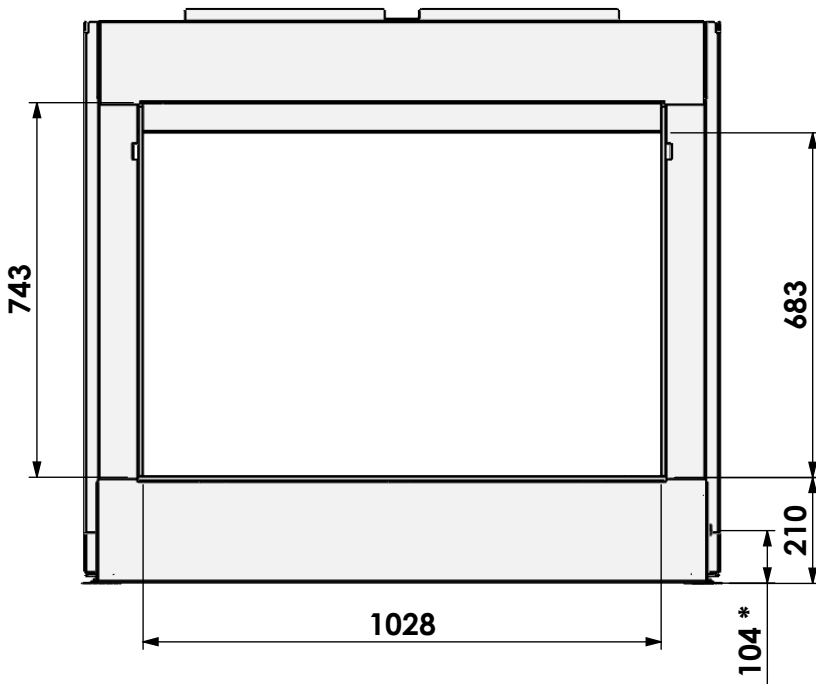

Hidden Door

* = Gas

barbas

Barbas Bellfires B.V.
Hallenstraat 17
5531 AB Bladel
The Netherlands
www.barbasbellfires.com

Name: Gas Fire Front 110-75

Modifications reserved

Scale: 1:15
Unit: mm

Version: 0