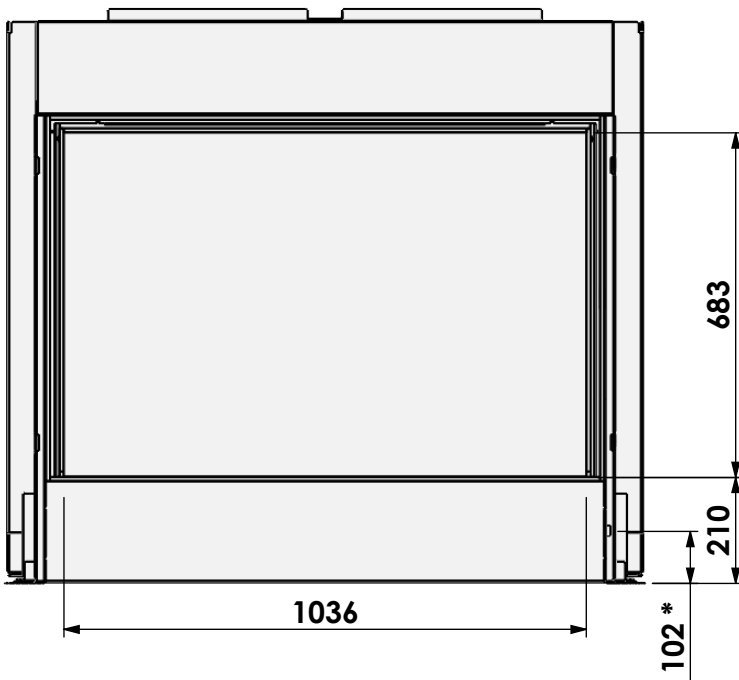

Floating Frame

* = Gas

barbas

Barbas Bellfires B.V.
Hallenstraat 17
5531 AB Bladel
The Netherlands
www.barbasbellfires.com

Name: Gas Fire Front 110-75

Modifications reserved

Scale: 1:15
Unit: mm

Version: 0

Floating Frame +

* = Gas

barbas

Barbas Bellfires B.V.
Hallenstraat 17
5531 AB Bladel
The Netherlands
www.barbasbellfires.com

Name: Gas Fire Front 110-75

Modifications reserved

Scale: 1:15
Unit: mm

Version: 0