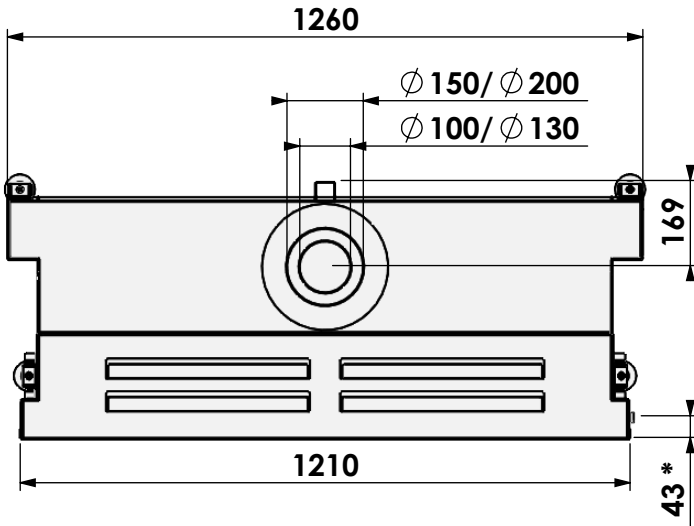

Hidden Door

* = Gas

barbas

Barbas Bellfires B.V.
Hallenstraat 17
5531 AB Bladel
The Netherlands
www.barbasbellfires.com

Name: Gas Fire Front 110-75

Modifications reserved

Scale: 1:15
Unit: mm

Version: 0