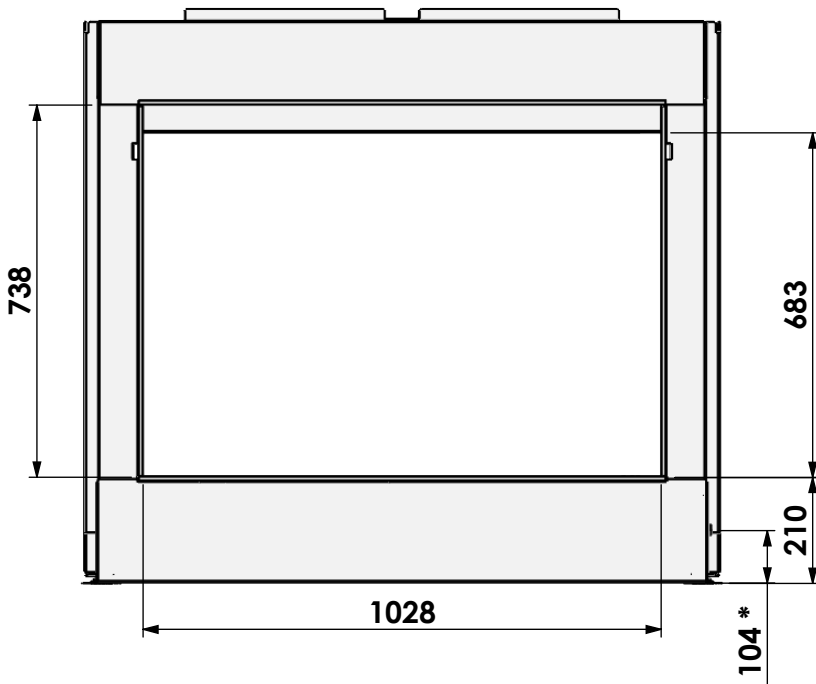

Hidden Door +

* = Gas

barbas

Barbas Bellfires B.V.
Hallenstraat 17
5531 AB Bladel
The Netherlands
www.barbasbellfires.com

Name: Gas Fire Front 110-75

Modifications reserved

Scale: 1:15
Unit: mm

Version: 0