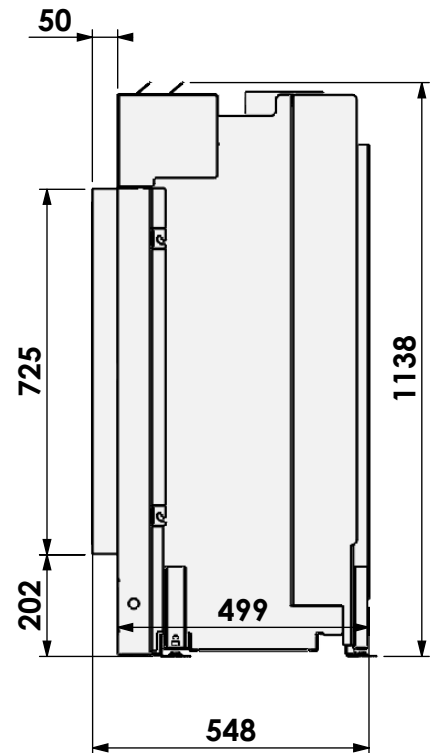

Floating Frame

* = Gas

barbas

Barbas Bellfires B.V.
Hallenstraat 17
5531 AB Bladel
The Netherlands
www.barbasbellfires.com

Name: Gas Fire Front 110-75

Modifications reserved

Scale: 1:15
Unit: mm

Version: 0

Floating Frame +

* = Gas

barbas

Barbas Bellfires B.V.
Hallenstraat 17
5531 AB Bladel
The Netherlands
www.barbasbellfires.com

Name: Gas Fire Front 110-75

Modifications reserved

Scale: 1:15
Unit: mm

Version: 0