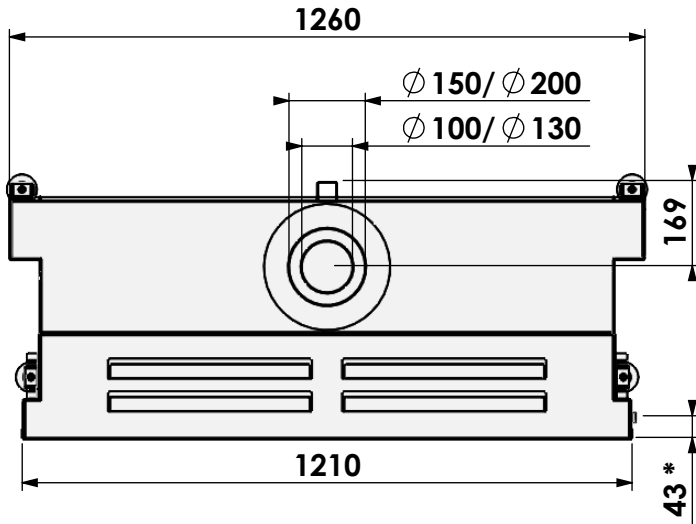

HD met verlengde potenset
HD with adjustable legs
HD avec set de pieds réhaussés
HD mit hohe Stellfüsse

* = Gas

** = Max

barbas

Barbas Bellfires B.V.
Hallenstraat 17
5531 AB Bladel
The Netherlands
www.barbasbellfires.com

Name: Gas Fire Front 110-75

Modifications reserved

Scale: 1:15
Unit: mm

Version: 0