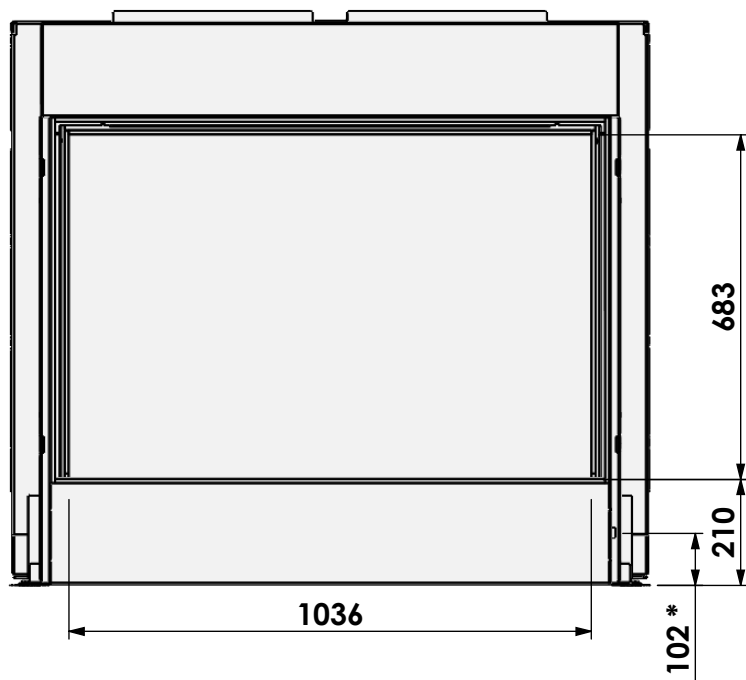

FF+ met convectiekast
FF+ with convection housing
FF+ avec caisse convection
FF+ mit konvektion Kasten

* = Gas

barbas

Barbas Bellfires B.V.
Hallenstraat 17
5531 AB Bladel
The Netherlands
www.barbasbellfires.com

Name: Gas Fire Front 110-75

Modifications reserved

Scale: 1:15
Unit: mm

Version: 0