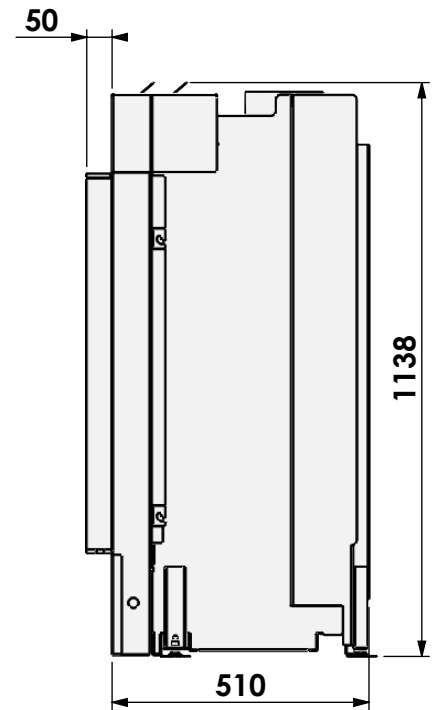

Hidden Door +

* = Gas

barbas

Barbas Bellfires B.V.
Hallenstraat 17
5531 AB Bladel
The Netherlands
www.barbasbellfires.com

Name: Gas Fire Front 110-75

Modifications reserved

Scale: 1:15
Unit: mm

Version: 0