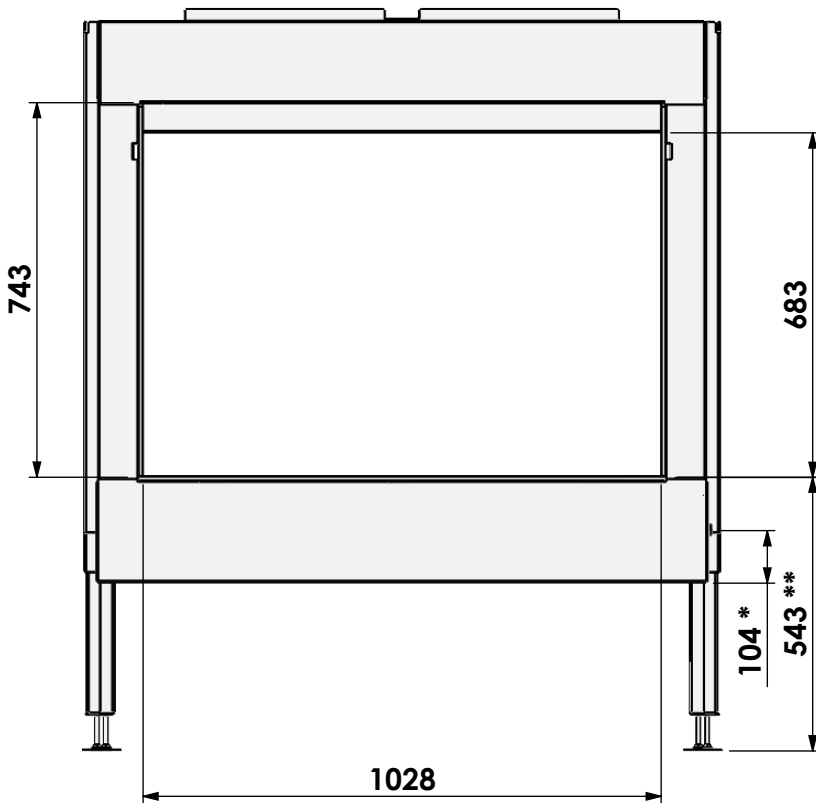

HD met verlengde potenset
HD with adjustable legs
HD avec set de pieds réhaussés
HD mit hohe Stellfüsse

* = Gas

** = Max

barbas

Barbas Bellfires B.V.
Hallenstraat 17
5531 AB Bladel
The Netherlands
www.barbasbellfires.com

Name: Gas Fire Front 110-75

Modifications reserved

Scale: 1:15
Unit: mm

Version: 0