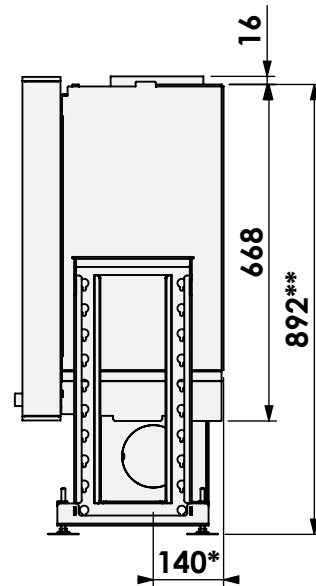

Modifications reserved

Scale: 1:15  
Unit: mm

Version: 0

inbouw/opbouw kader, convectie  
 built-in/surface-mounted frame, convection casing

\* = air inlet  $\varnothing$  125 mm

**barbas**

Barbas Bellfires B.V.  
 Hallenstraat 17  
 5531 AB Bladel  
 The Netherlands  
 www.barbasbellfires.com

Name: Cuatro-7 compact 70

Modifications reserved

Scale: 1:15  
 Unit: mm

Version: 0

inbouw/opbouw kader, luchtbox  
 built-in/surface-mounted frame, airbox

\* = optional air inlet  $\varnothing$  125 mm

\*\* = optional extended adjustable legs, max +150 mm