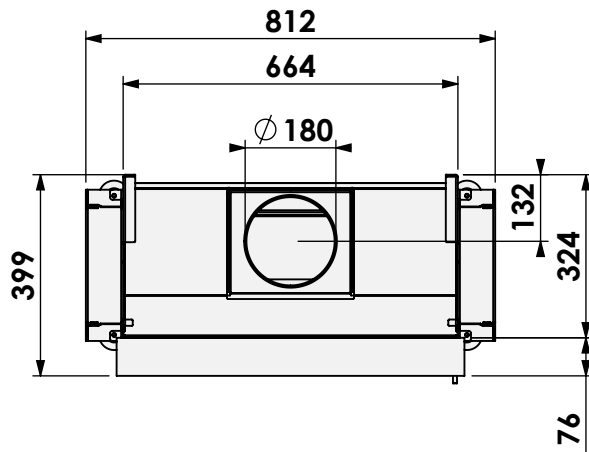

Modifications reserved

Scale: 1:15  
Unit: mm

Version: 0

inbouw/opbouw kader, convectie  
 built-in/surface-mounted frame, convection casing

\* = air inlet  $\varnothing$  125 mm

**barbas**

Barbas Bellfires B.V.  
 Hallenstraat 17  
 5531 AB Bladel  
 The Netherlands  
 www.barbasbellfires.com

Name: Cuatro-7 compact 70

Modifications reserved

Scale: 1:15  
 Unit: mm

Version: 0

inbouw/opbouw kader, luchtbox  
 built-in/surface-mounted frame, airbox

\* = optional air inlet  $\varnothing$  125 mm

\*\* = optional extended adjustable legs, max +150 mm

Scale: 1:15  
 Unit: mm

Version: 0