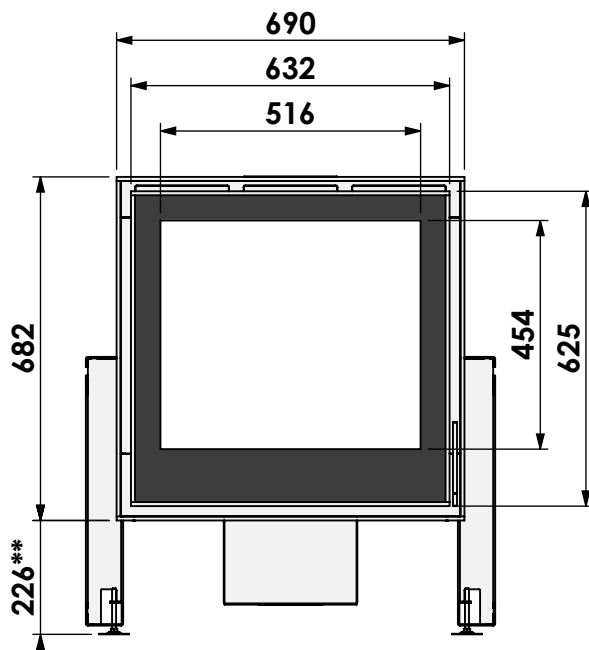

Modifications reserved

Scale: 1:15  
Unit: mm

Version: 0

inbouw/opbouw kader, convectie  
 built-in/surface-mounted frame, convection casing

\* = air inlet  $\varnothing$  125 mm

**barbas**

Barbas Bellfires B.V.  
 Hallenstraat 17  
 5531 AB Bladel  
 The Netherlands  
 www.barbasbellfires.com

Name: Cuatro-7 compact 70

Modifications reserved

Scale: 1:15  
 Unit: mm

Version: 0

inbouw/opbouw kader, luchtbox  
 built-in/surface-mounted frame, airbox

\* = optional air inlet  $\varnothing$  125 mm

\*\* = optional extended adjustable legs, max +150 mm

Scale: 1:15  
 Unit: mm

Version: 0